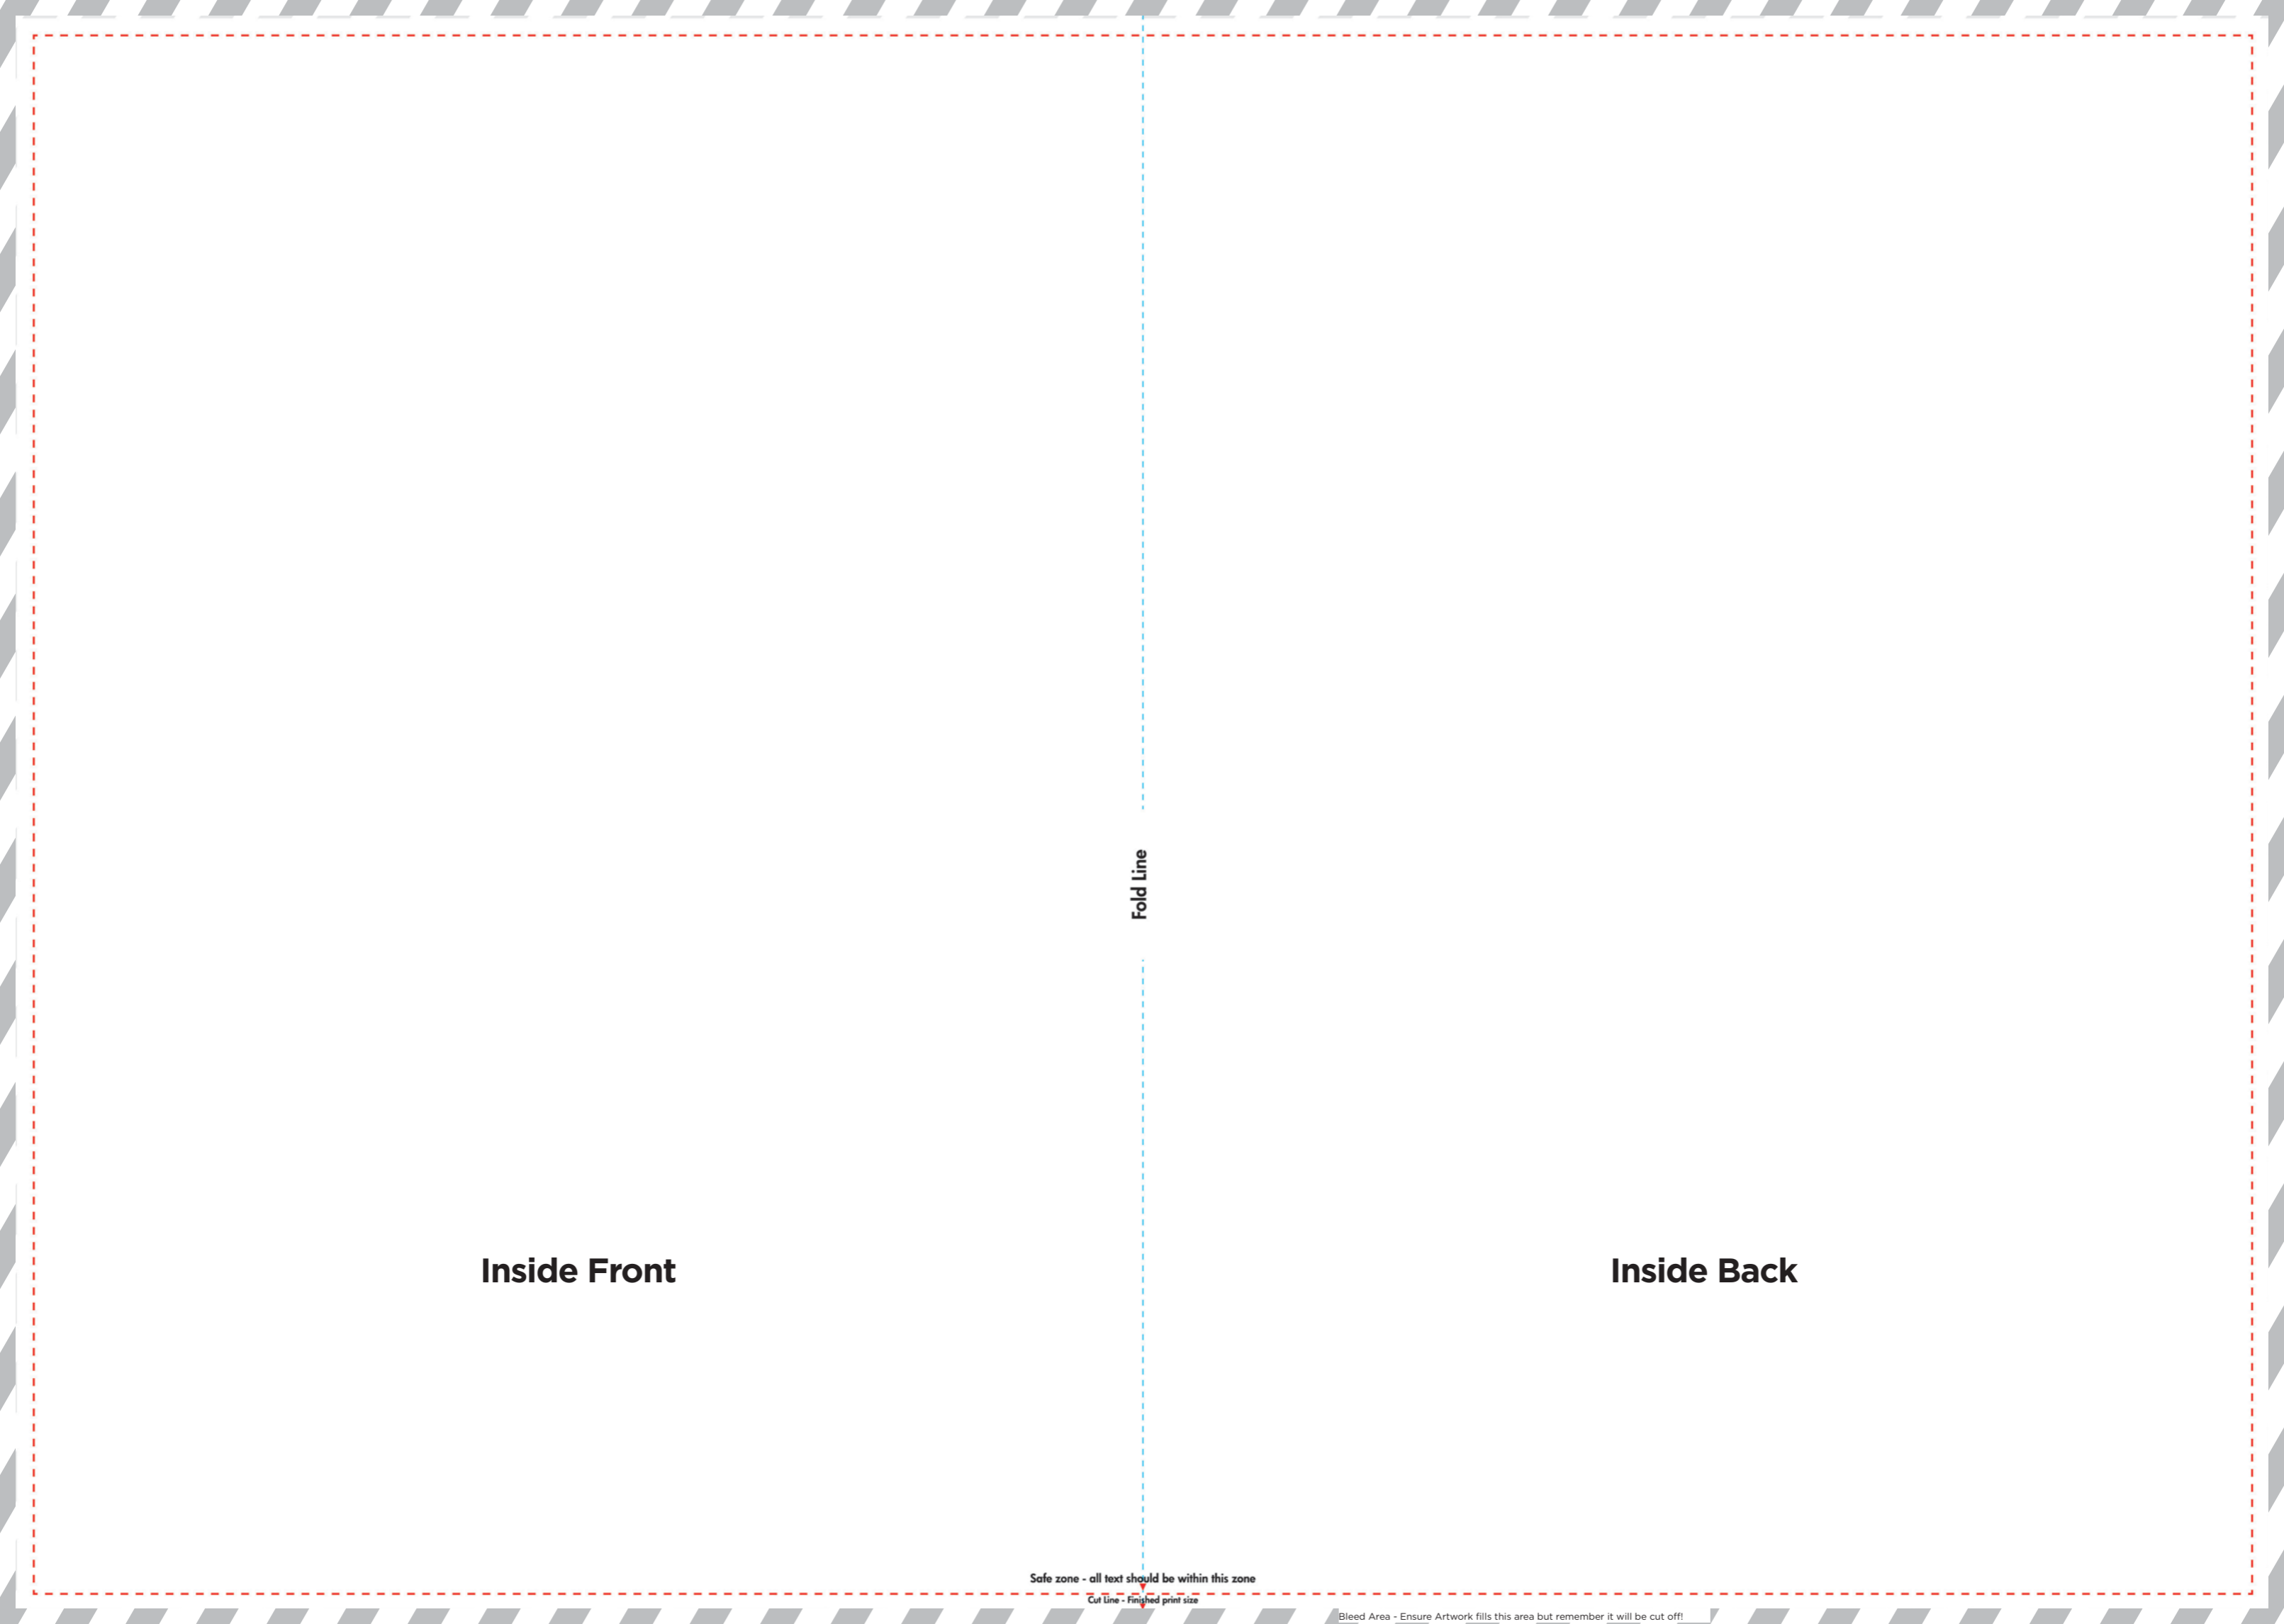

## A3 Half Fold

**210mm x 297mm Finished Size**  
**426mm x 303mm With Bleed**  
**420mm x 297mm Flat Size**

Fold Line

back

Front

Safe zone - all text should be within this zone

Cut Line - Finished print size

Bleed Area - Ensure Artwork fills this area but remember it will be cut off!

Fold Line

**Inside Front**

**Inside Back**

Safe zone - all text should be within this zone

Cut Line - Finished print size

Bleed Area - Ensure Artwork fills this area but remember it will be cut off!